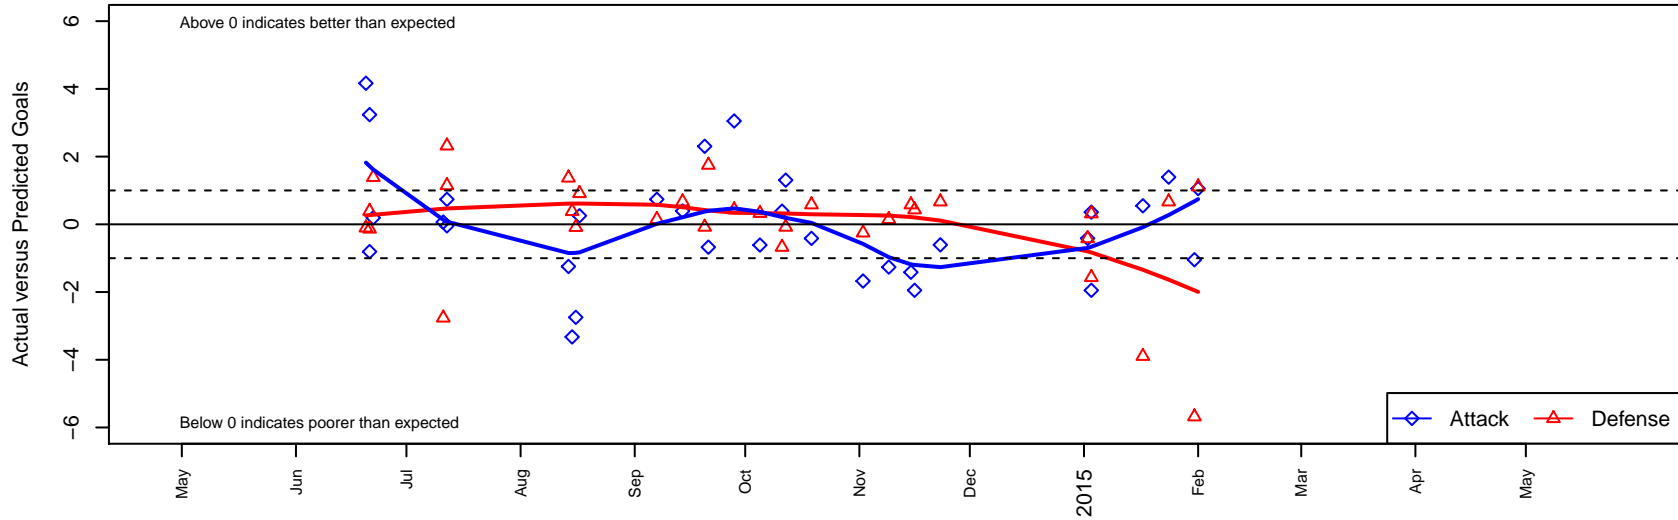

Snohomish United Black B98

Snohomish Youth SC
 Snohomish, WA
 B98 total strength=1656
 attack=27.23 defense=13.83
 fall league = RCL B98 Div 2
 notes= Uderitz 2014

alt names used:
 SNOHOMISH UNITED BU98 BLACK A (WA)
 SNOHOMISH UNITED BU98 BLACK A (WA)
 Snohomish United BU16 A
 SNOHOMISH UNITED BLACK A
 SNOHOMISH UNITEDBU16 BLACK A S UDEF
 SNOHOMISH UNITED BLACK A

Venues played:
 2014 Snohomish United Invt U16 Gold
 2014 Nike Crossfire Challenge Gold U16
 2014 Bigfoot Gold U16
 2014 RCL B98 Div 2
 2014 PacNW Winter Classic Premier U16
 2014 WYS Championship B98

Snohomish United Black B98
 Dots are actual minus expected GF (blue circles) and GA (red triangles).
 Blue line is smoothed change in attack strength. Red is smoothed change in defense strength.

**attack and defense variance (black dot)
relative to other teams
and top 10 in region**