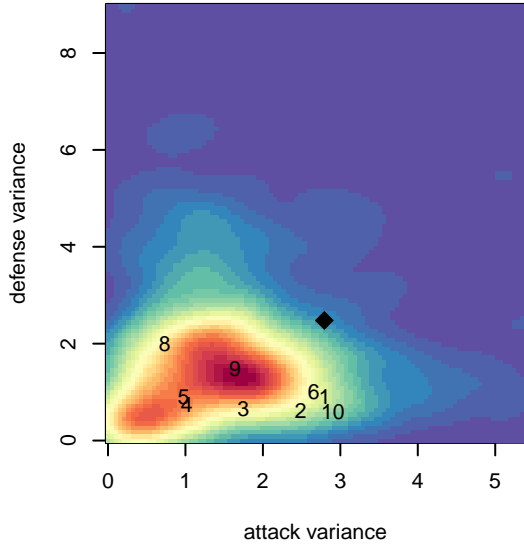

Snohomish United Black B98

Snohomish Youth SC
 Snohomish, WA
 B98 total strength=1656
 attack=27.23 defense=13.83
 fall league = RCL B98 Div 2
 notes= Uderitz 2014

alt names used:
 SNOHOMISH UNITED BU98 BLACK A (WA)
 SNOHOMISH UNITED BU98 BLACK A (WA)
 Snohomish United BU16 A
 SNOHOMISH UNITED BLACK A
 SNOHOMISH UNITEDBU16 BLACK A S UDEF
 SNOHOMISH UNITED BLACK A

Snohomish United Black B98
 Dots are actual minus expected GF (blue circles) and GA (red triangles).
 Blue line is smoothed change in attack strength. Red is smoothed change in defense strength.

**attack and defense variance (black dot)
relative to other teams
and top 10 in region**