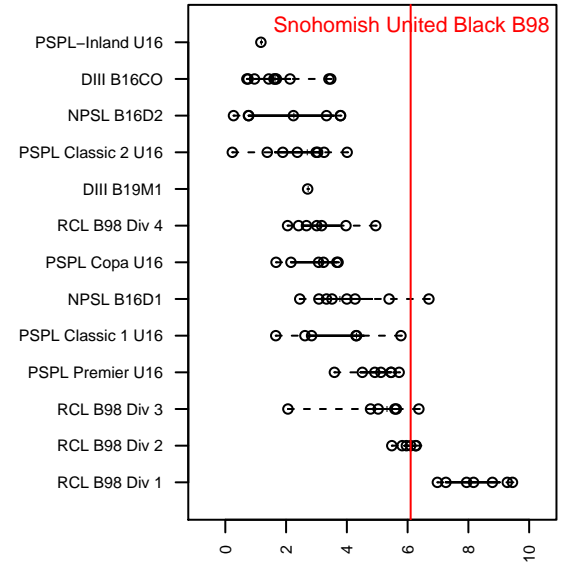

**attack and defense rating
relative to others at age
and all opponents in last 13 months**