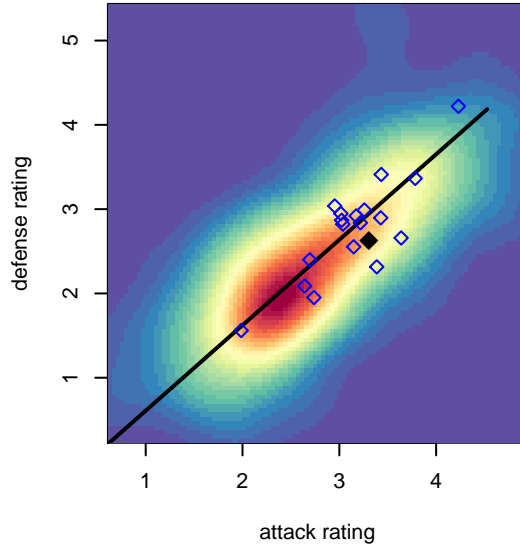

**attack and defense rating
relative to others at age
and all opponents in last 13 months**